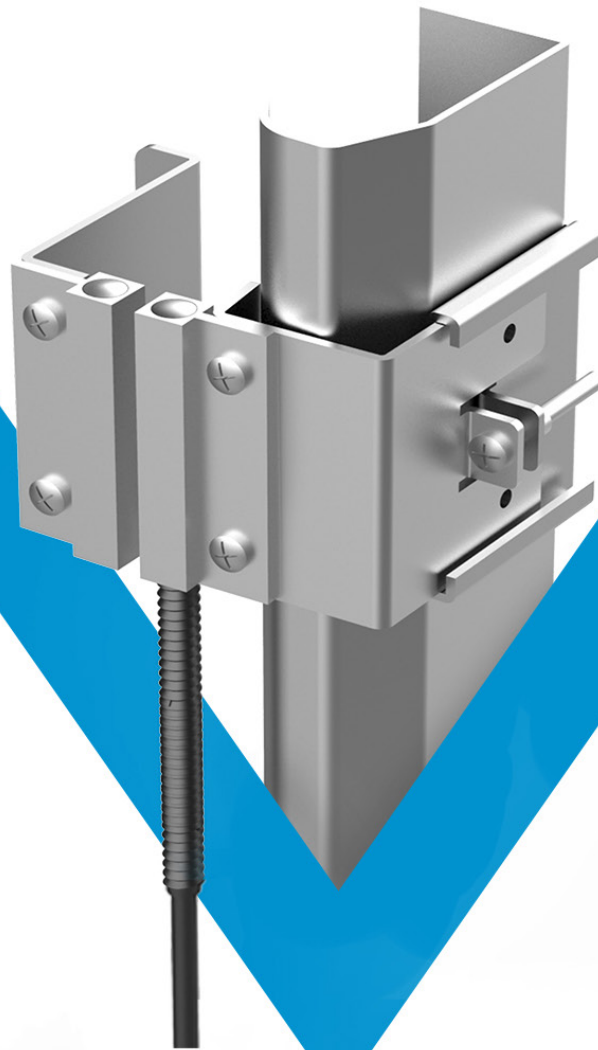

PART# OH-3

Overhead Garage Contact with 18" Armored Cable

Acenes

Innovative Solutions for Security

Acenes LLC.

155 Lafayette Ave.

White Plains, NY 10603 US

+914 233 1400

sales@acenesllc.com