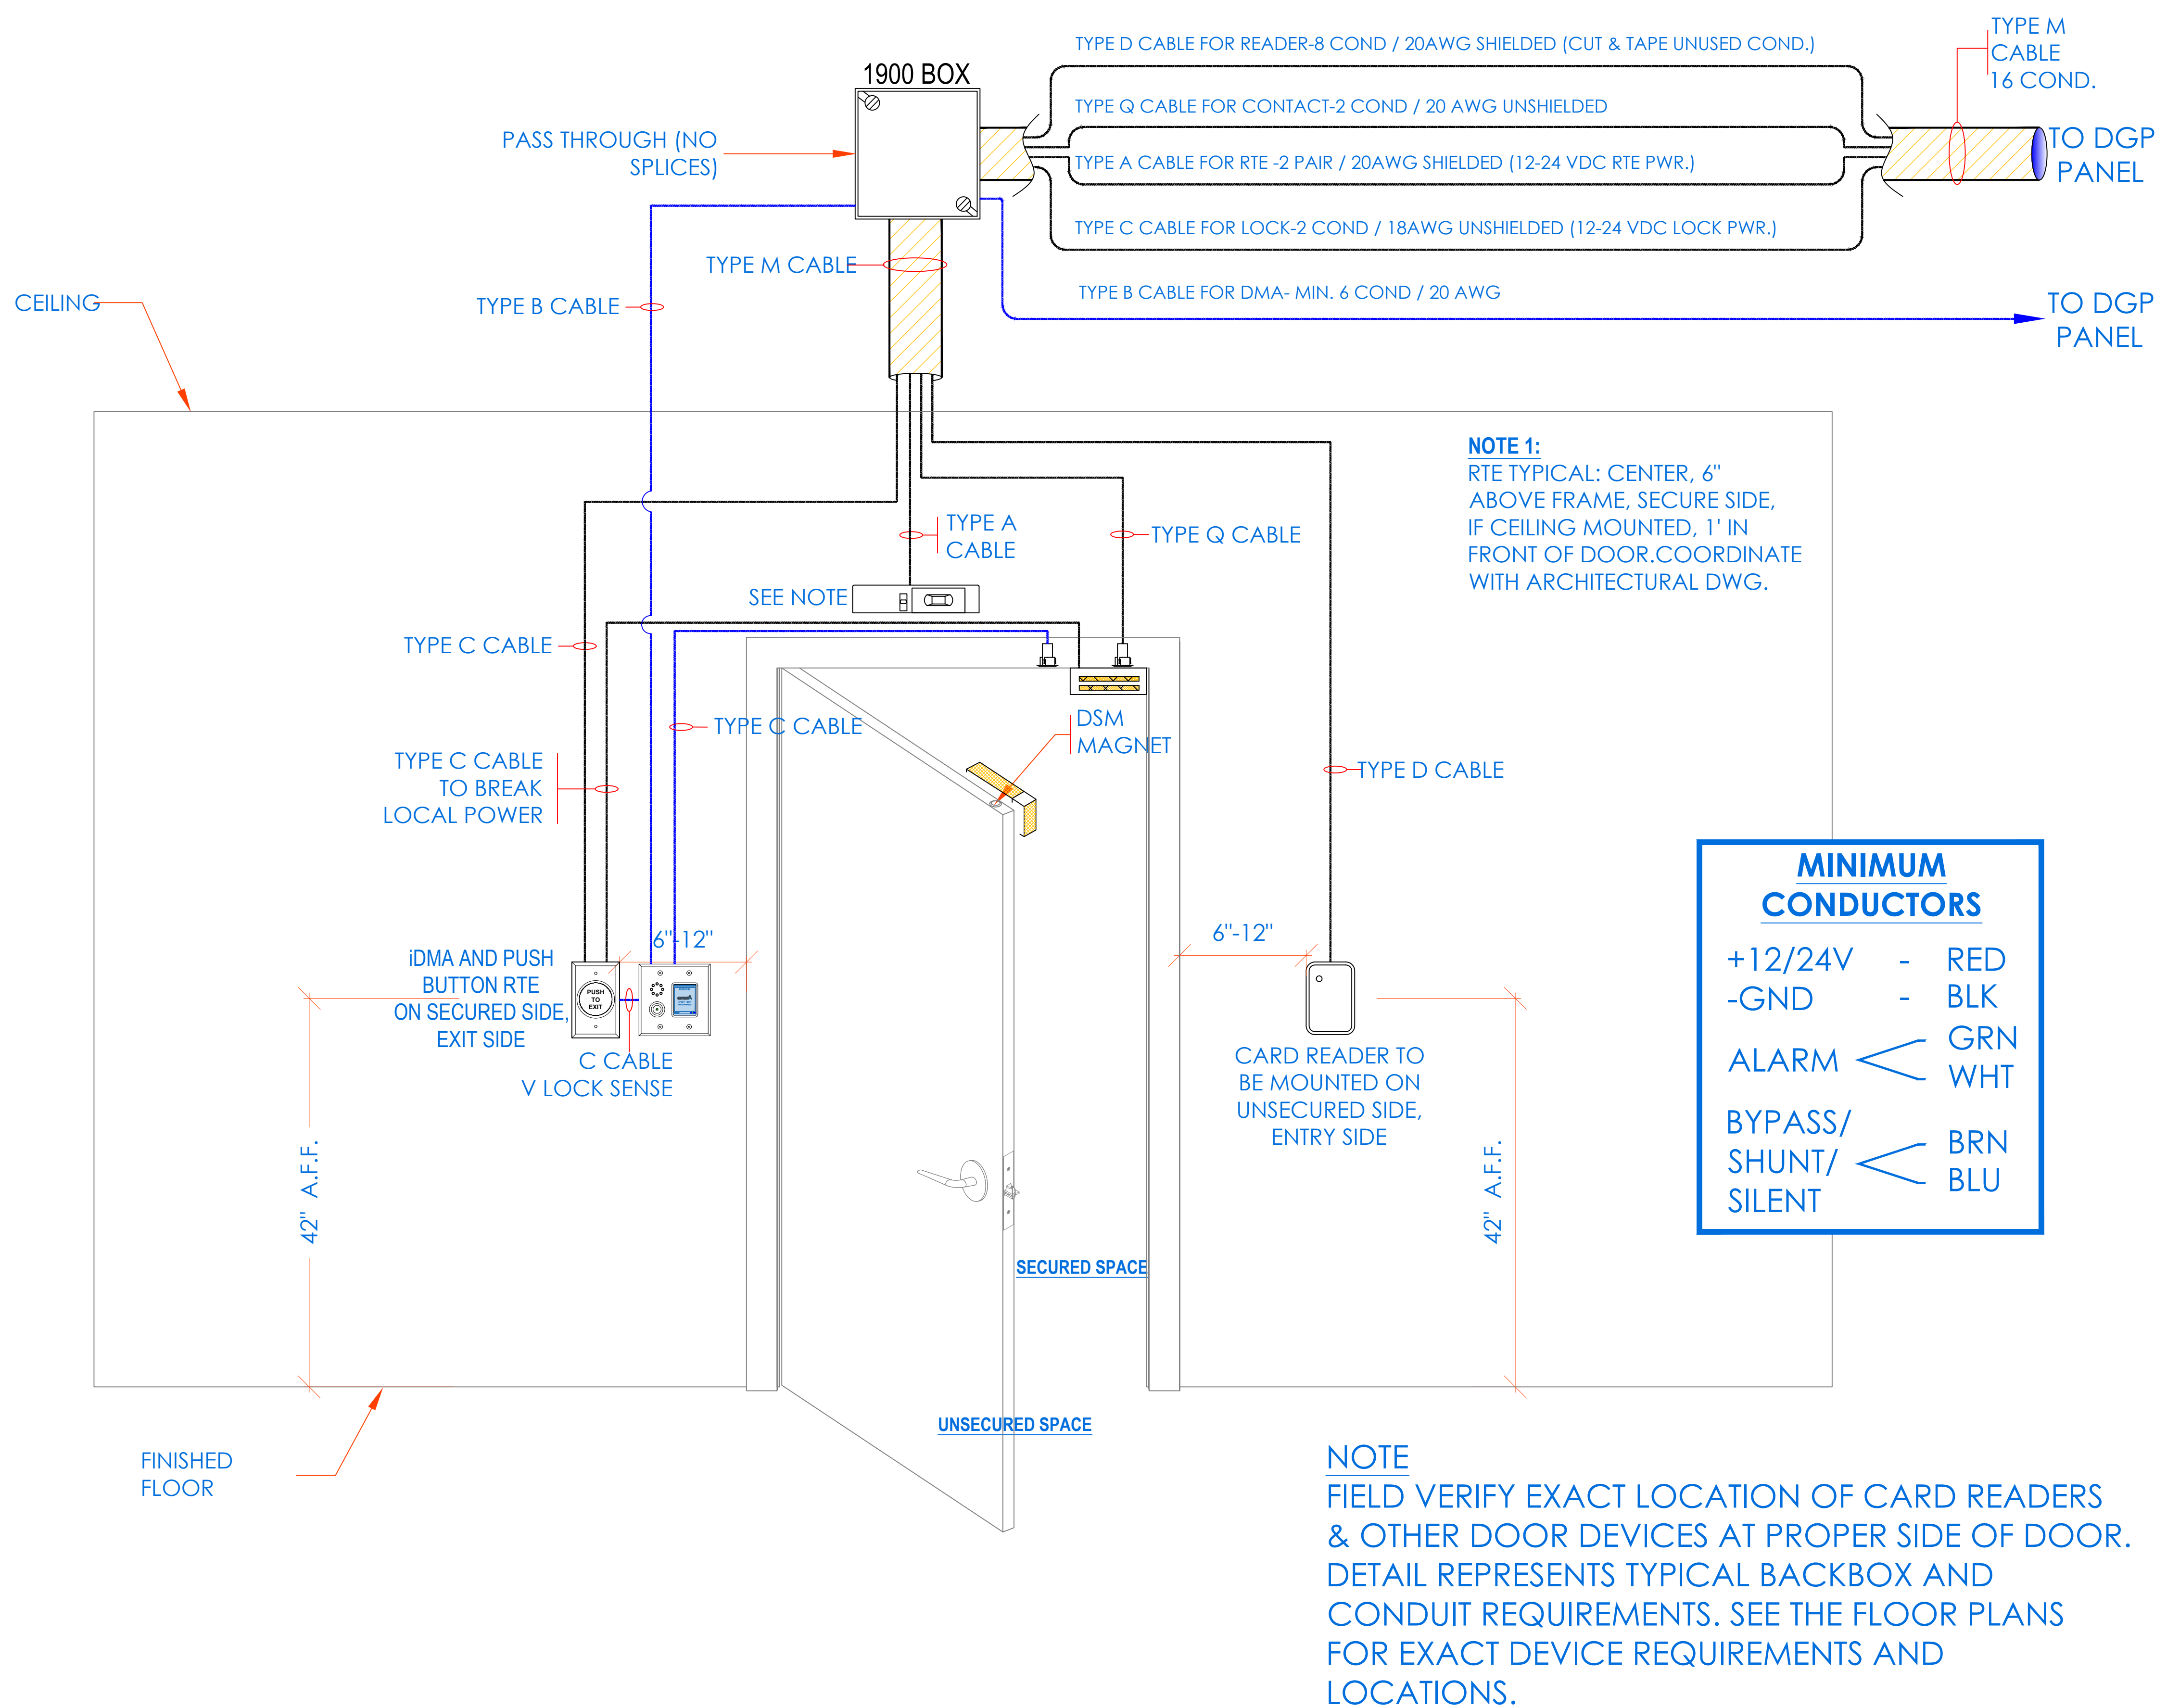

SINGLE DOOR WITH CONTACT, CARD READER, MAGNETIC LOCK, RTE & DMA

WIRING DETAIL