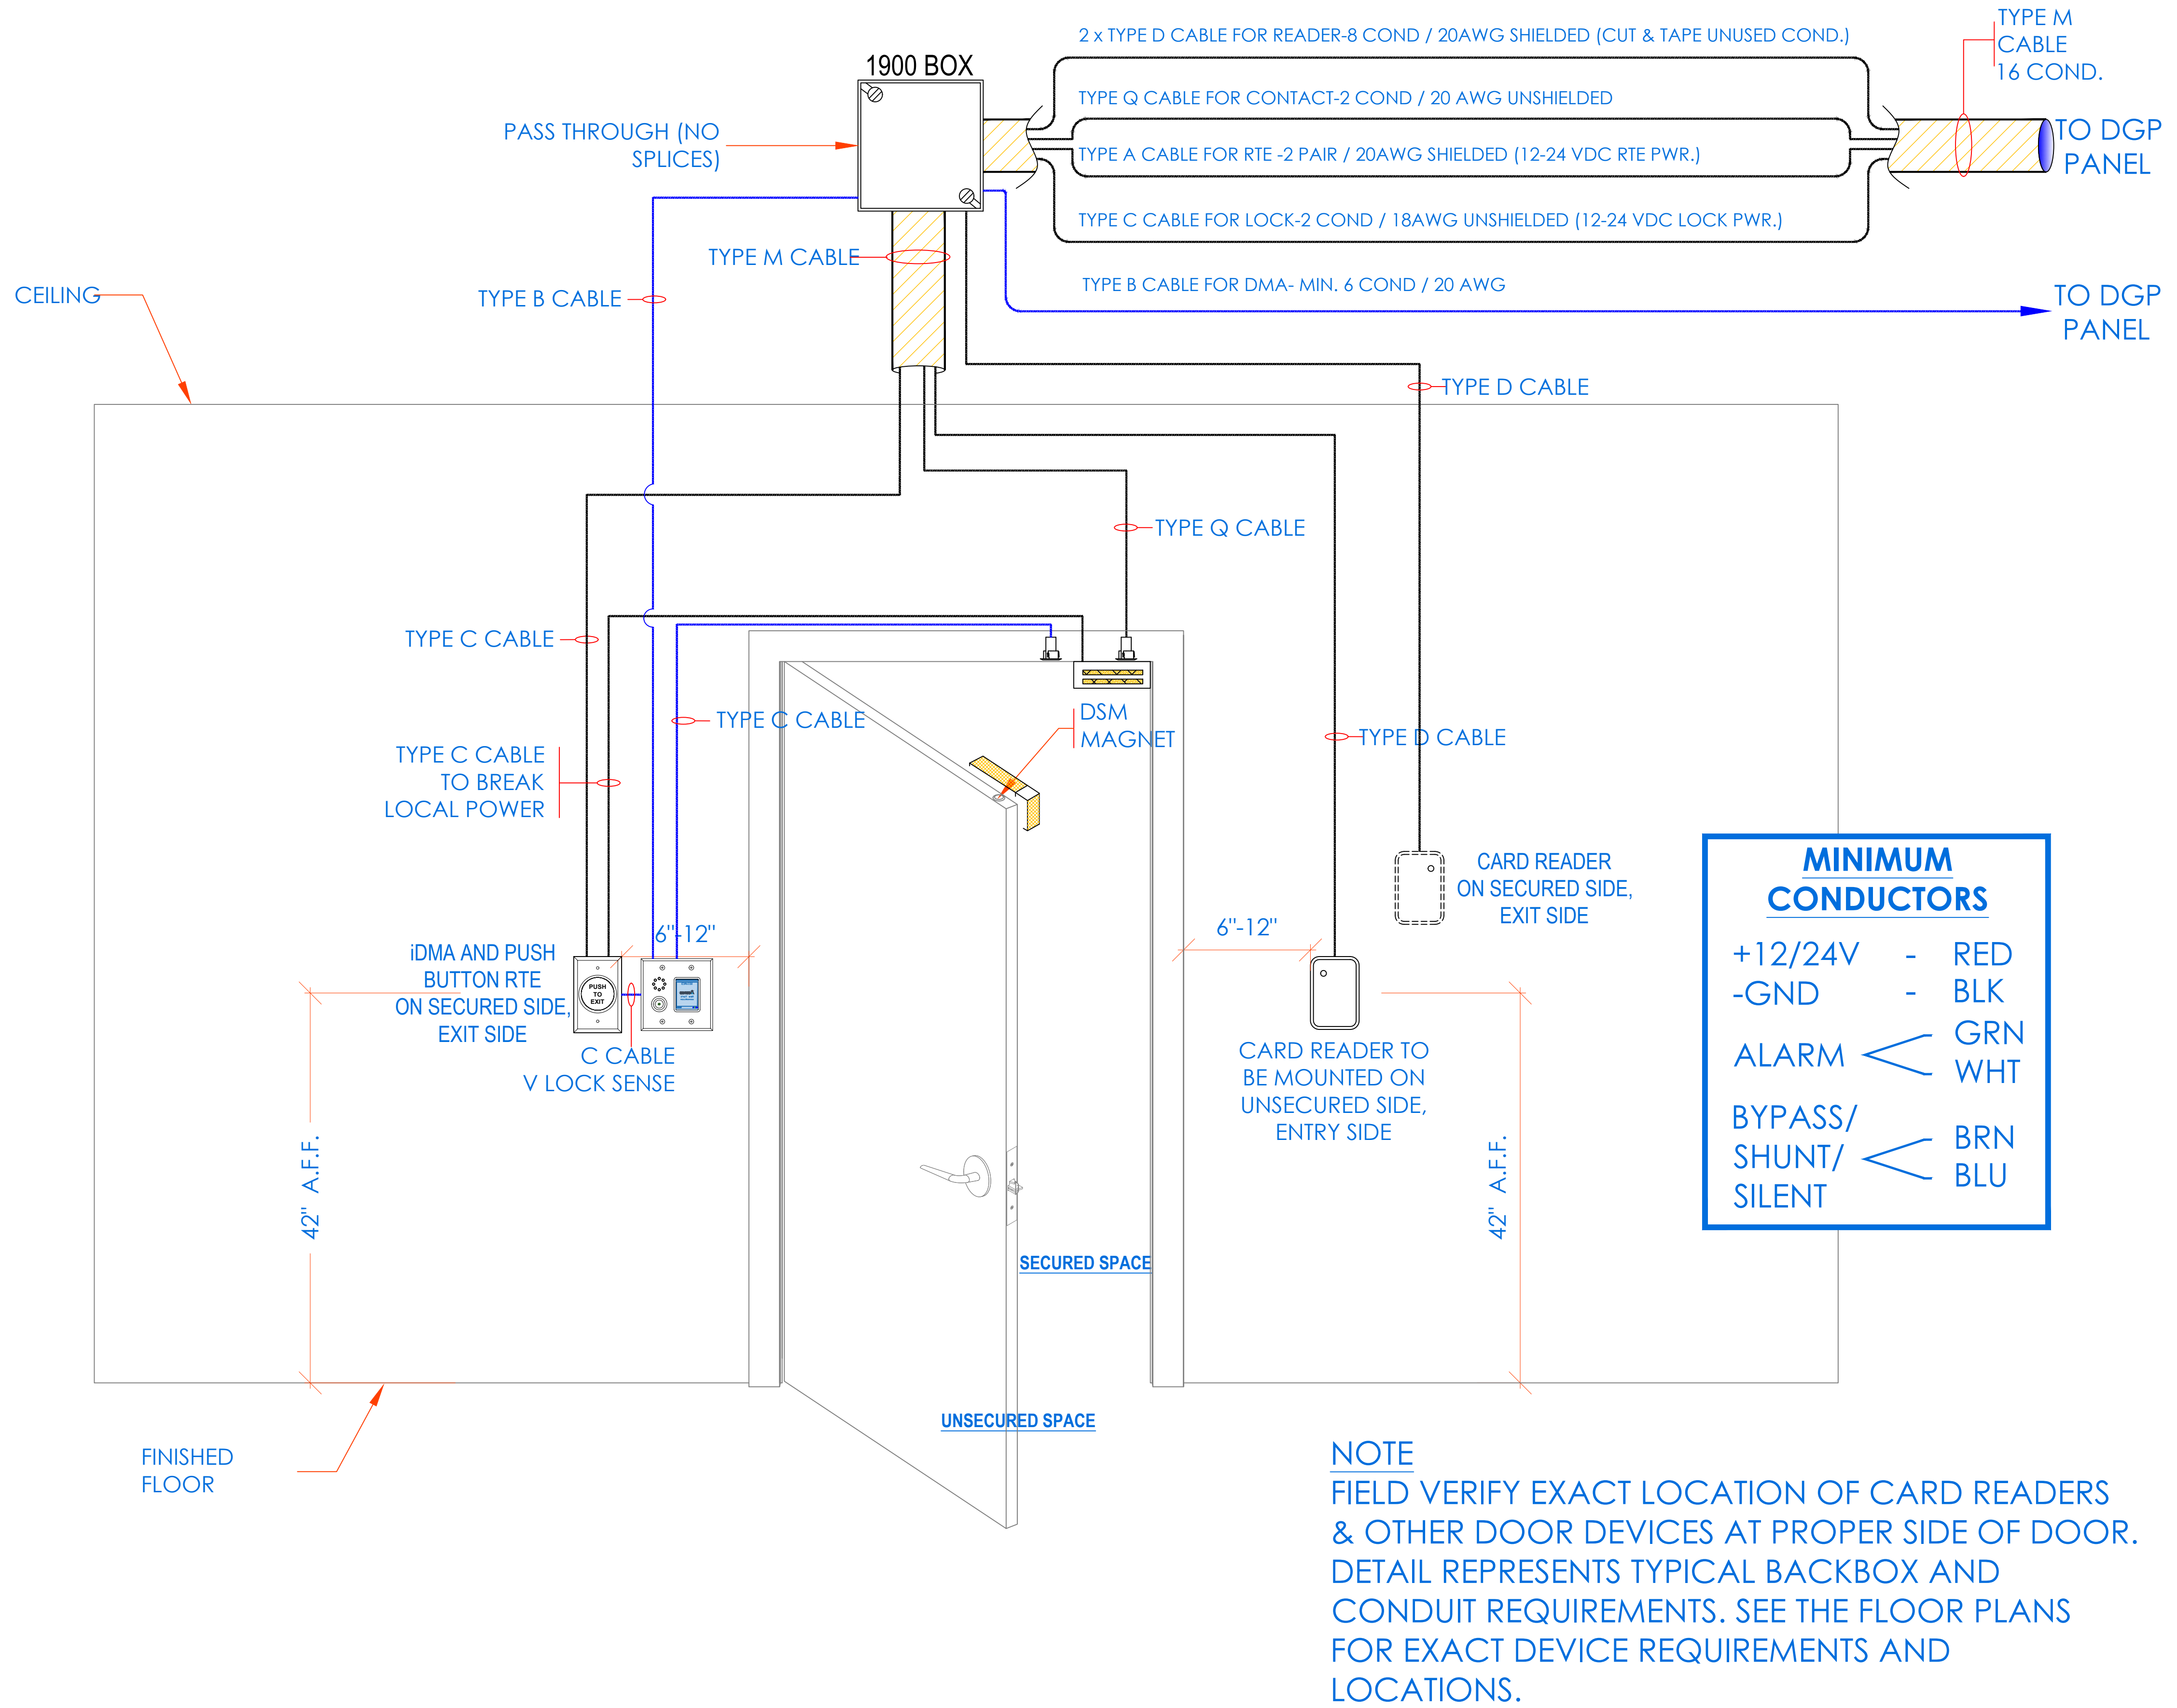

SINGLE DOOR WITH CONTACT, 2 CARD READER, MAGNETIC LOCK, RTE & DMA

WIRING DETAIL